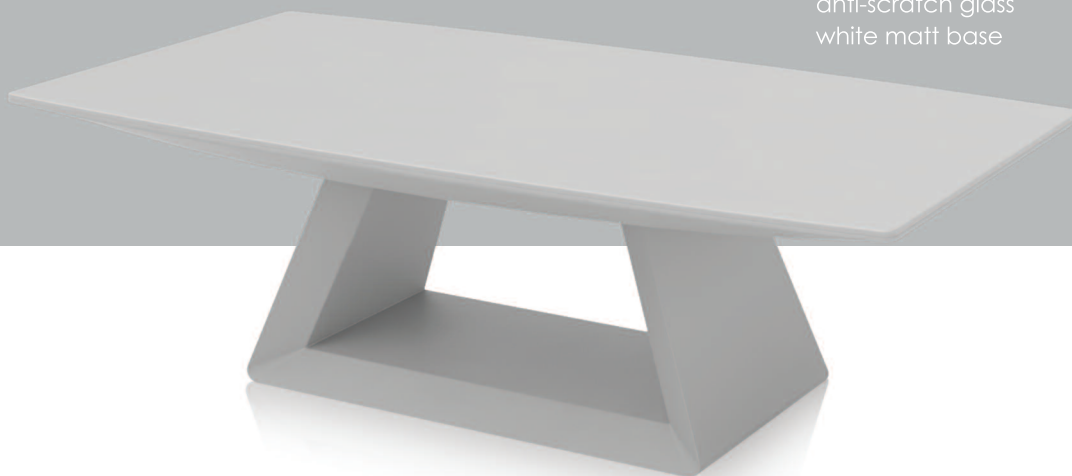

MIOTTO

doria

MIOTTO

doria

coffee table in matt finish
bevelled edge table top - 65 mm thick
45 degree edge design
frosted white glass top - 4 mm
anti-scratch glass
white matt base

materials
matt white - MDF
frosted white glass

dimensions
l. 1300
w. 700
h. 400